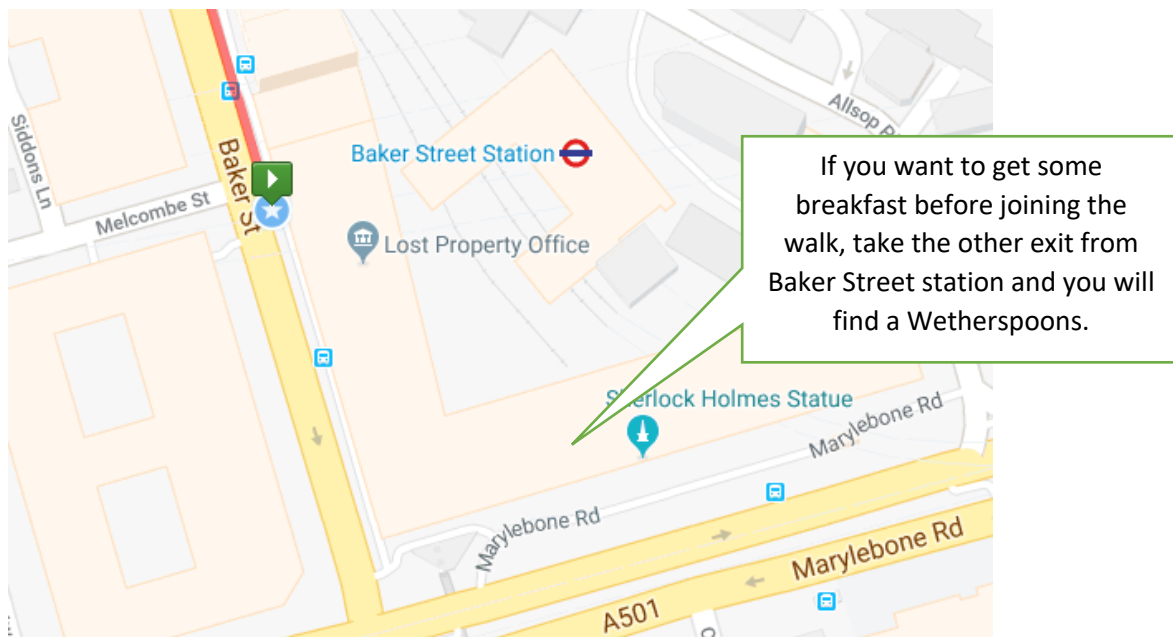

HIT THE ROAD

heads North

Joining Instructions for short walk

The meeting point is in Finsbury Park, near to Manor House Station. When you exit the station, look for Finsbury Park and the meeting point is just inside the gate.

Joining Instructions for long walk

From Baker Street station

Take the exit on the right, walk up past Boots and turn right out of station.

At end of Baker Street, turn right and right again. Cross road and enter park.

Head down to lake and turn left. Continue along side of lake to café and start of walk.