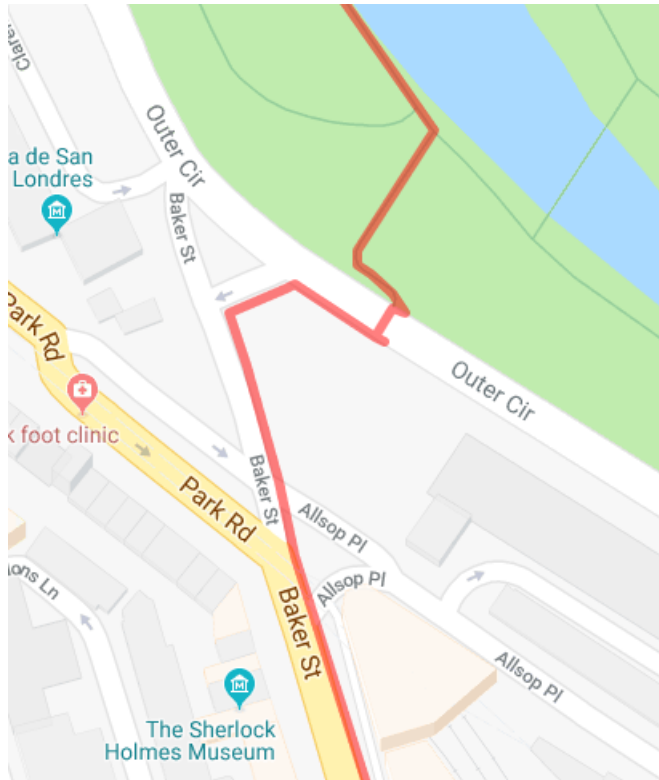

HIT THE ROAD

heads North

Joining Instructions for short walk

The meeting point is in Finsbury Park, near to Manor House Station. When you exit the station, look for Finsbury Park and the meeting point is just inside the gate.

Joining Instructions for long walk

From Baker Street station

Take the exit on the right, walk up past Boots and turn right out of station.

At end of Baker Street, turn right and right again. Cross road and enter park.

Head down to lake and turn left. Continue along side of lake to café and start of walk.